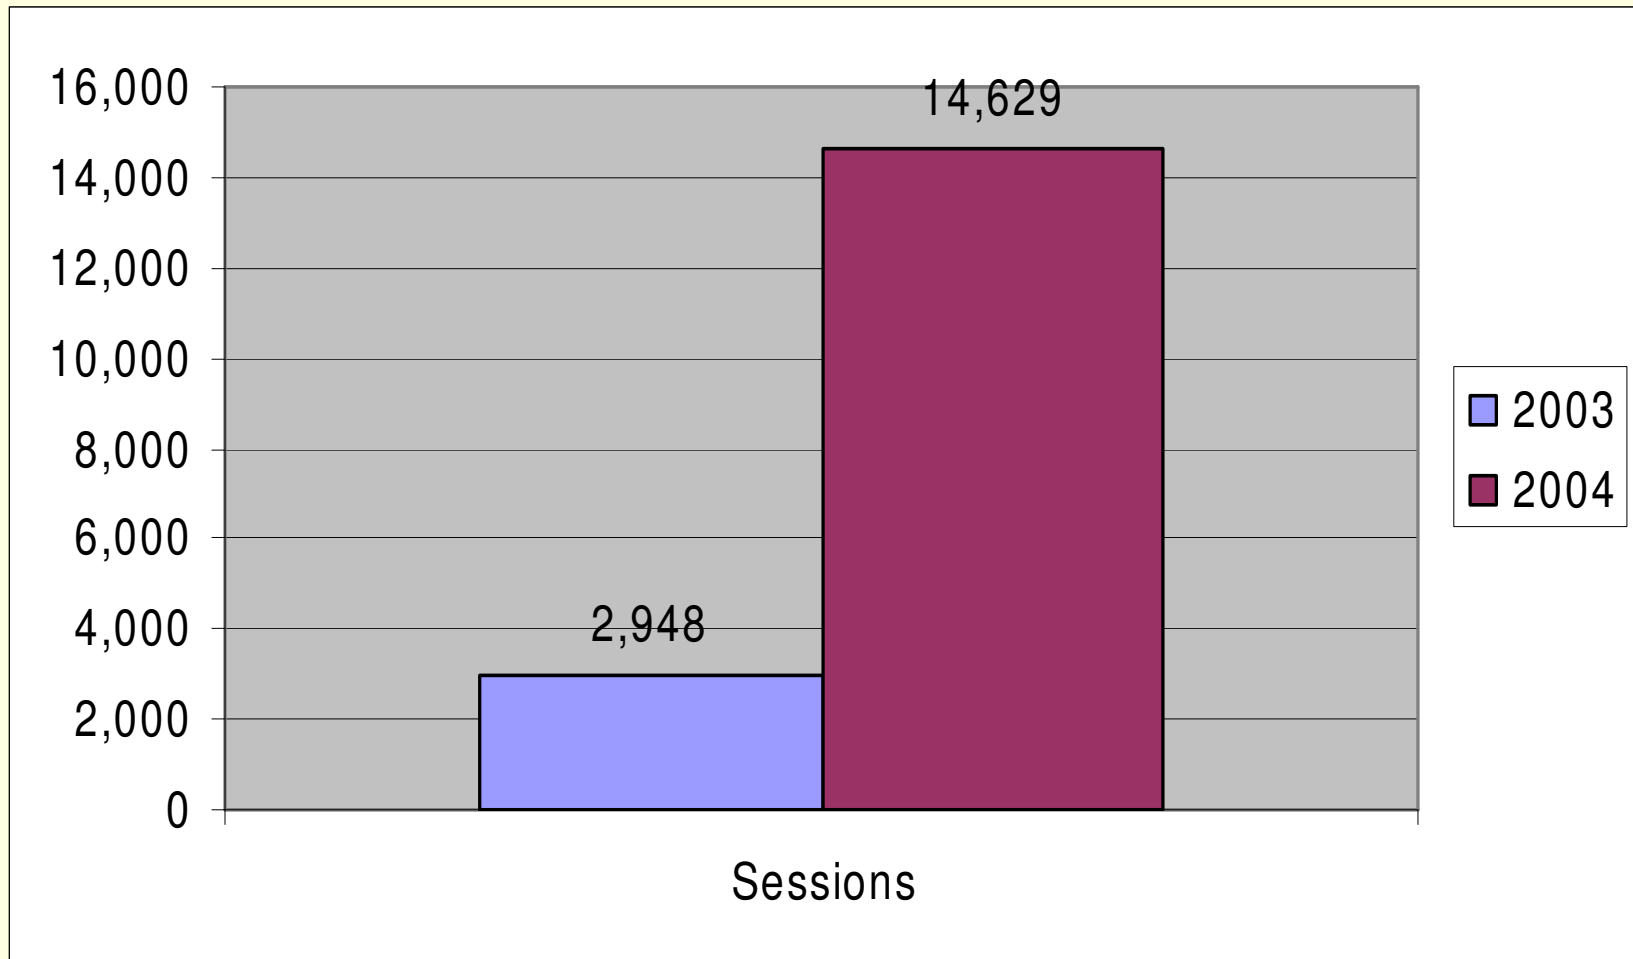

Total Unique Visitors Per Year