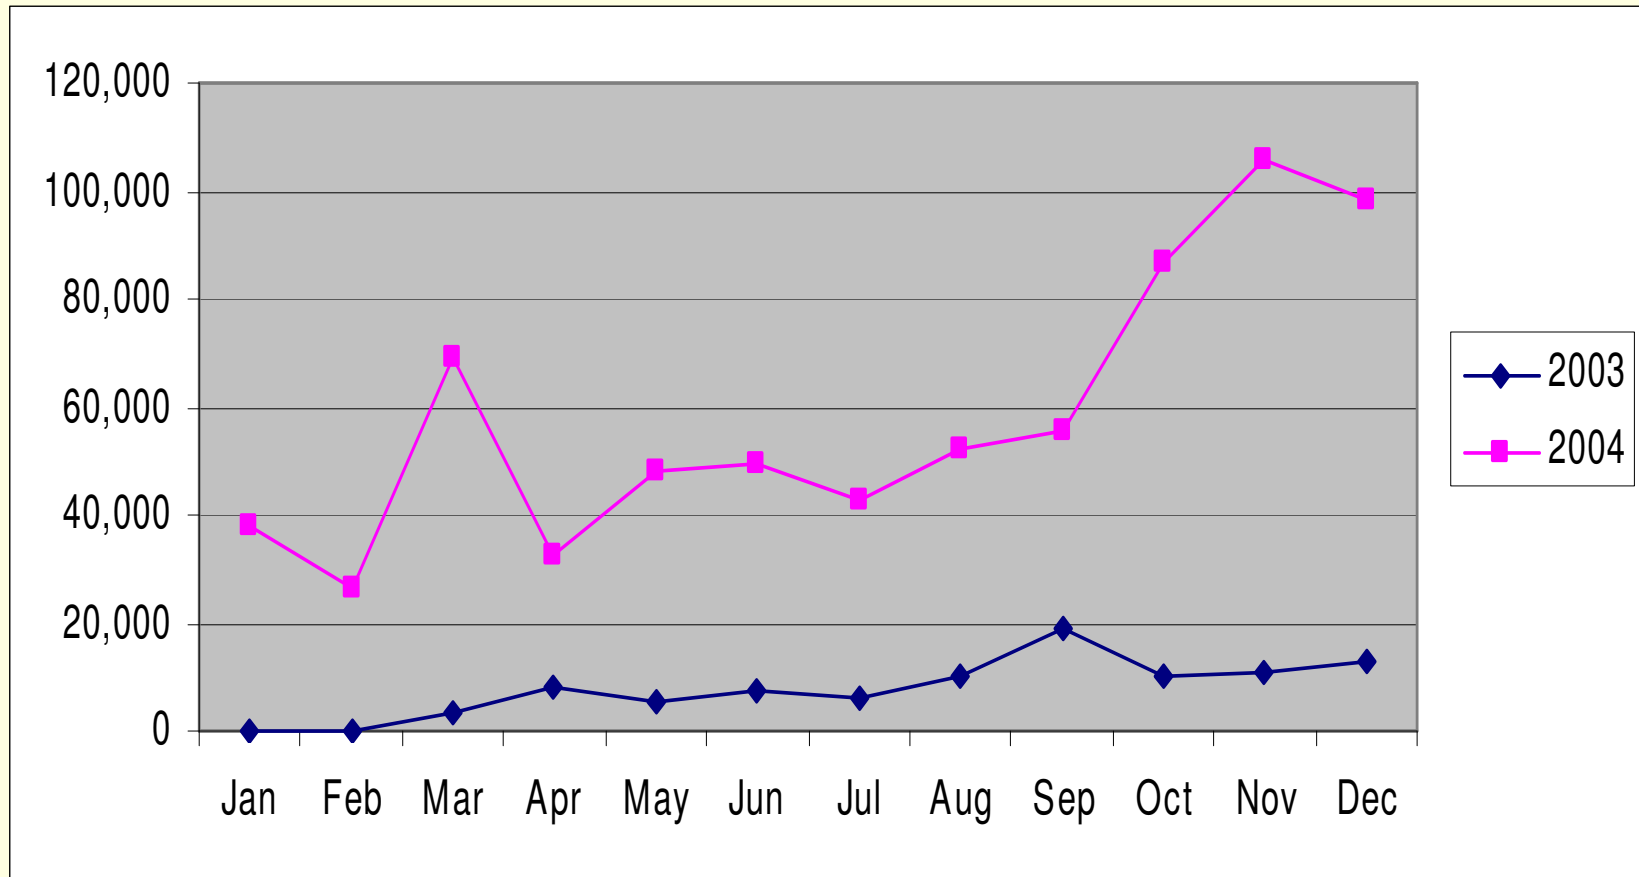


mashby.com
2004 Statistics

A look at 2004, 2003 and everything in
between.

About

- The following are statistics collected on the weblog mashby.com for the years 2003 and 2004.
- What follows are a series of charts with all the data collected and graphs comparing the 2004 year to the 2003 year.
- This presentation is for informational purposes only.

All Stats For 2004

Month	Hits	Files	Cached	Pages	Sessions	KB	Total Articles	Main	Photos	Travel
Jan	88,875	69,921	16,537	37,631	3,324	424,422	10	9	1	0
Feb	81,990	64,808	16,358	26,278	3,796	408,541	9	9	0	0
Mar	174,083	138,266	28,872	69,146	6,244	817,010	21	21	0	0
Apr	119,107	95,420	21,682	32,669	6,161	647,446	12	11	1	0
May	128,174	104,208	21,886	48,178	7,252	855,981	32	14	0	18
Jun	109,118	86,811	19,909	49,200	7,167	1,006,540	17	17	0	0
Jul	124,416	105,558	16,729	42,897	12,211	1,109,852	7	7	0	0
Aug	101,065	85,263	13,430	52,006	9,012	935,212	9	9	0	0
Sep	98,322	83,939	12,199	55,487	7,615	835,429	1	1	0	0
Oct	139,075	120,610	14,742	87,000	9,481	1,100,606	4	4	0	0
Nov	158,058	138,867	14,253	105,497	10,197	1,161,444	5	4	1	0
Dec	162,104	139,346	16,726	98,531	14,629	1,215,972	8	8	0	0
<i>total</i>	1,484,387	1,233,017	213,323	704,520	97,089	10,518,455	135	114	3	18
<i>average</i>	162,104	139,346	16,726	98,531	14,629	1,215,972	11	10	0	2

Total Page Views Per Year

Total Unique Visitors Per Year

Page Views By Month

Unique Visitors Per Month

Total Articles Per Month