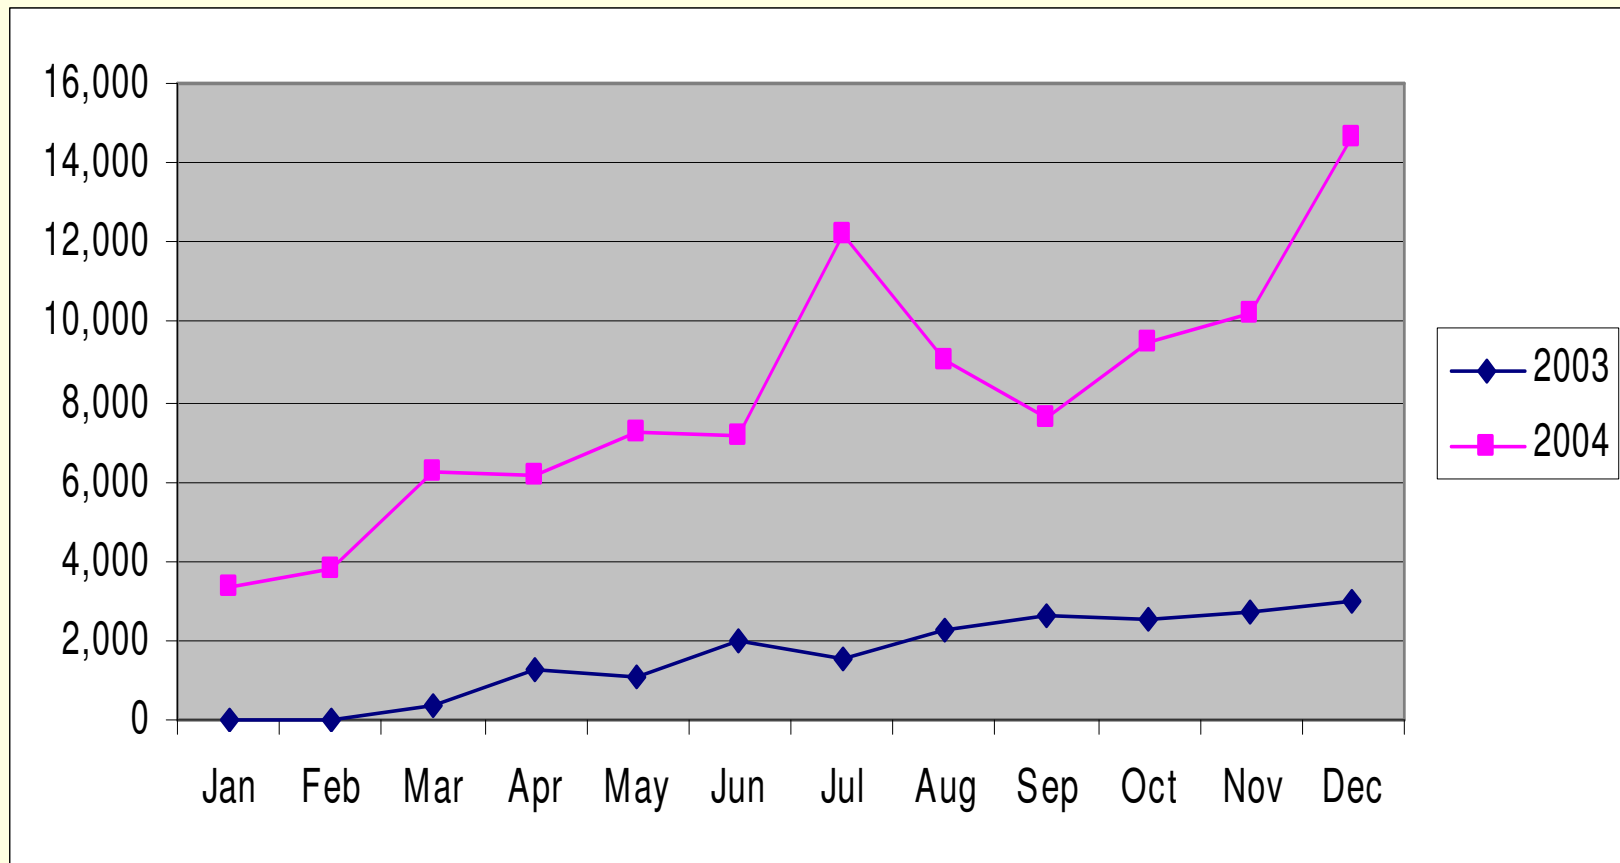


mashby.com
2004 Statistics

A look at 2004, 2003 and everything in
between.

About

- The following are statistics collected on the weblog mashby.com for the years 2003 and 2004.
- What follows are a series of charts with all the data collected and graphs comparing the 2004 year to the 2003 year.
- This presentation is for informational purposes only.

All Stats For 2004

Month	Hits	Files	Cached	Pages	Sessions	KB	Total Articles	Main	Photos	Travel
Jan	88,875	69,921	16,537	37,631	3,324	424,422	10	9	1	0
Feb	81,990	64,808	16,358	26,278	3,796	408,541	9	9	0	0
Mar	174,083	138,266	28,872	69,146	6,244	817,010	21	21	0	0
Apr	119,107	95,420	21,682	32,669	6,161	647,446	12	11	1	0
May	128,174	104,208	21,886	48,178	7,252	855,981	32	14	0	18
Jun	109,118	86,811	19,909	49,200	7,167	1,006,540	17	17	0	0
Jul	124,416	105,558	16,729	42,897	12,211	1,109,852	7	7	0	0
Aug	101,065	85,263	13,430	52,006	9,012	935,212	9	9	0	0
Sep	98,322	83,939	12,199	55,487	7,615	835,429	1	1	0	0
Oct	139,075	120,610	14,742	87,000	9,481	1,100,606	4	4	0	0
Nov	158,058	138,867	14,253	105,497	10,197	1,161,444	5	4	1	0
Dec	162,104	139,346	16,726	98,531	14,629	1,215,972	8	8	0	0
<i>total</i>	1,484,387	1,233,017	213,323	704,520	97,089	10,518,455	135	114	3	18
<i>average</i>	162,104	139,346	16,726	98,531	14,629	1,215,972	11	10	0	2

Total Page Views Per Year

Total Unique Visitors Per Year

Page Views By Month

Unique Visitors Per Month

Total Articles Per Month