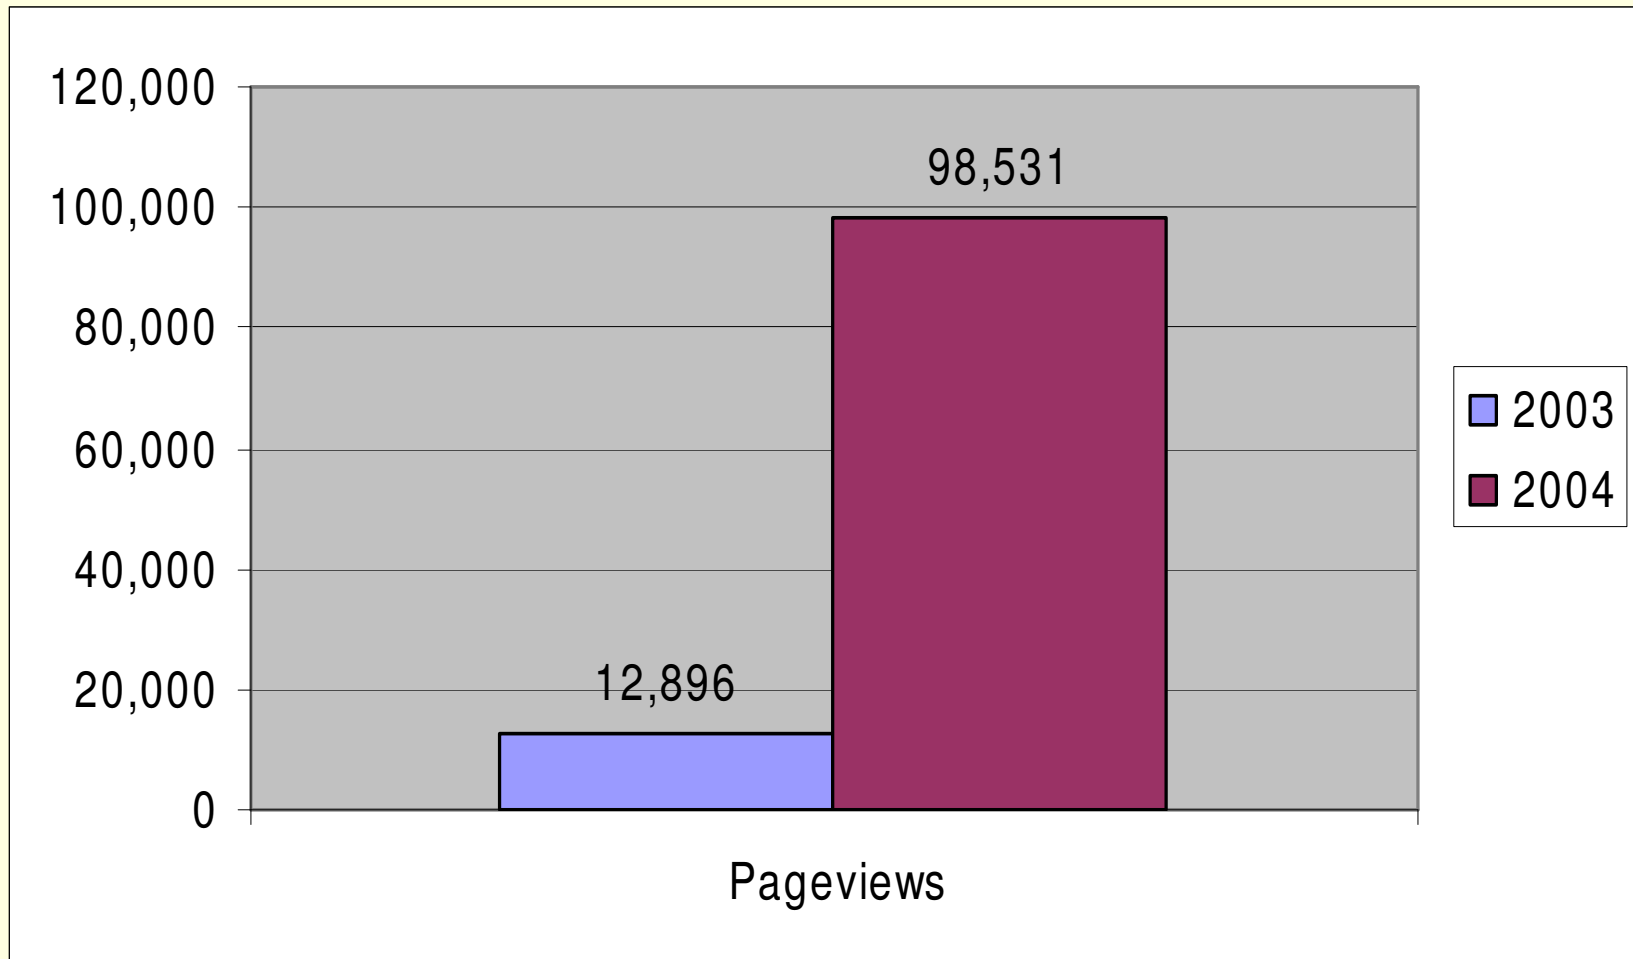


mashby.com
2004 Statistics

A look at 2004, 2003 and everything in
between.

About

- The following are statistics collected on the weblog mashby.com for the years 2003 and 2004.
- What follows are a series of charts with all the data collected and graphs comparing the 2004 year to the 2003 year.
- This presentation is for informational purposes only.

All Stats For 2003

Month	Hits	Files	Cached	Pages	Sessions	KB	Total Articles	Main	Photos	Travel
Jan	0	0	0	0	0	0	0	0	0	0
Feb	0	0	0	0	0	0	0	0	0	0
Mar	9,727	5,563	3,089	3,519	375	121,330	16	15	1	0
Apr	24,844	17,076	5,358	7,859	1,230	119,595	31	29	2	0
May	22,659	16,096	5,932	5,610	1,097	126,925	30	11	3	16
Jun	36,280	29,444	5,969	7,271	1,956	228,481	28	18	1	9
Jul	22,734	17,890	4,351	6,078	1,523	162,243	11	5	1	5
Aug	51,114	33,482	16,101	10,233	2,220	326,573	42	21	0	21
Sep	82,266	51,799	25,625	18,808	2,662	522,073	34	31	3	0
Oct	52,086	34,412	16,771	9,953	2,565	372,828	25	22	0	3
Nov	54,718	37,084	16,612	11,132	2,712	431,647	96	28	2	66
Dec	67,187	43,816	21,977	12,896	2,948	385,281	22	21	1	0
<i>total</i>	423,615	286,662	121,785	93,359	19,288	2,796,976	335	201	14	120
<i>average</i>	67,187	43,816	21,977	12,896	2,948	385,281	28	17	1	10

Total Page Views Per Year

Total Unique Visitors Per Year

Page Views By Month

Unique Visitors Per Month

Total Articles Per Month